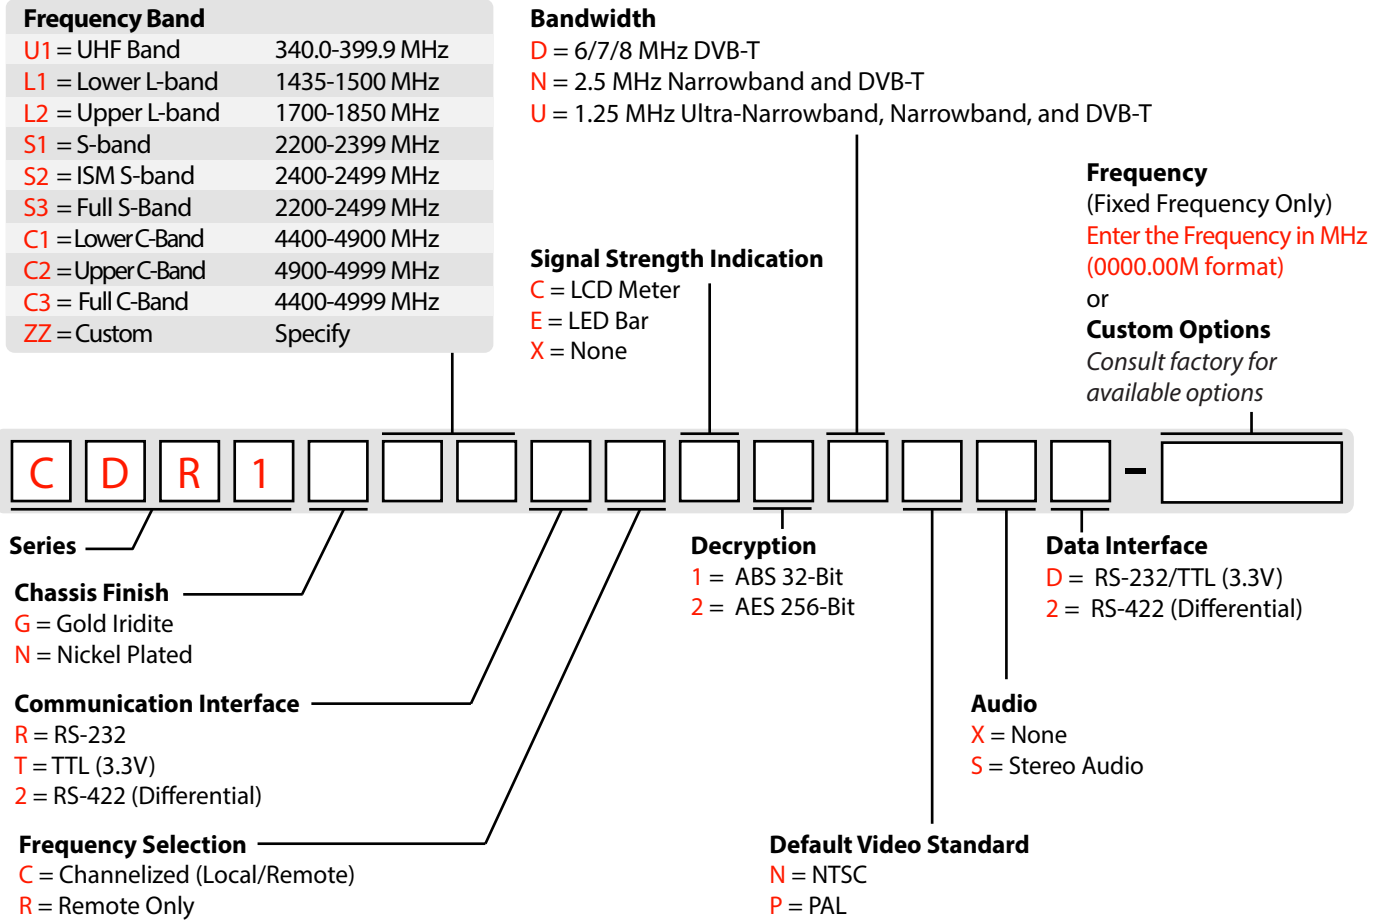

# CDR1 Model Number Builder

## DVB-T COFDM Video/Audio Receiver