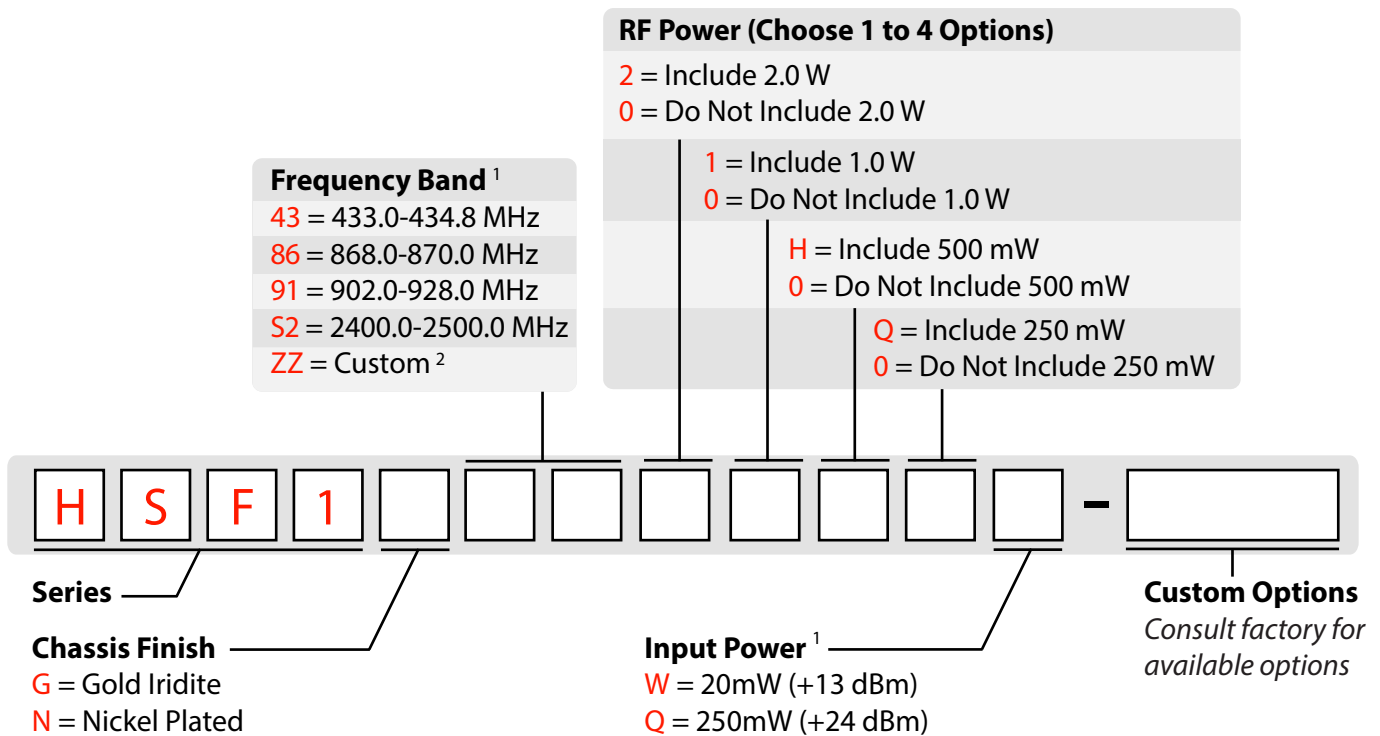

HSF1 Model Number Builder

High Power Amplifier

Notes:

1) HSF1 power amplifiers must be matched to the connected transmitters

Advanced Microwave Products
 PO Box 1437
 2465 Old Highway 40 West, Suite 200
 Verdi, NV 89439