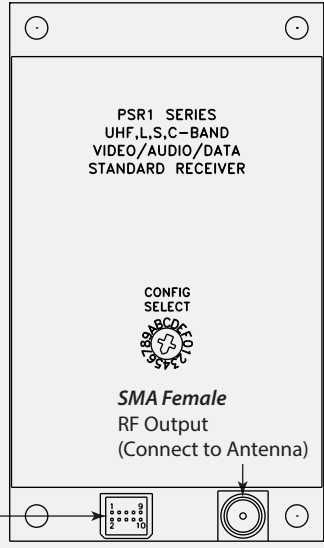

Wiring Your PSR1 Receiver

(Data/Audio Connections are Dependent on Configuration)

- Hirose DF20:**
- Red** 1: +9 to 16 VDC Input
 - Black** 2: Ground
 - Green** 3: TX Comm
 - Blue** 4: RX Comm
 - Black** 5: Ground
 - Gray** 6: Video Out
 - Black** 7: Ground
 - Yellow** 8: -10dBV/TTL
 - Yellow/Black** 9: +4dBu/RS232
 - White** 10: Enable

How to Set Your Receiver Configuration

The PSR1 receiver has 15 pre-set configurations available for local selection via the rotary switch located on the lid. Transmitters ship from the factory with the 15 pre-sets configured with all options "ON" and set to their max settings with the frequencies set per the table below. Pre-sets may be changed as outlined in the ICD (Interface Control Document) via the communications port. Pre-sets are reprogrammable using Remote Mode, selected when the rotary switch is set to zero. "Remote Only" PSR1 receivers do not have a rotary switch installed. See the product manual for more details.